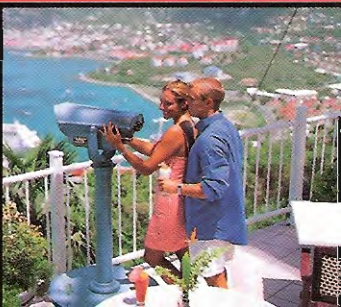

DISCOVER PARADISE POINT

Home of the Baileys Bushwacker!

Enjoy the Café and Shops

Tasty Frozen Drinks

Beautiful Sunsets

Tropical Bird Shows

Nature Trail

WELCOME ABOARD! Make the 700 foot ascent to Paradise Point in state-of-the-art aerial comfort. In just 7 minutes to the top you'll be delighted by the best views of Charlotte Amalie Harbor and neighboring islands.