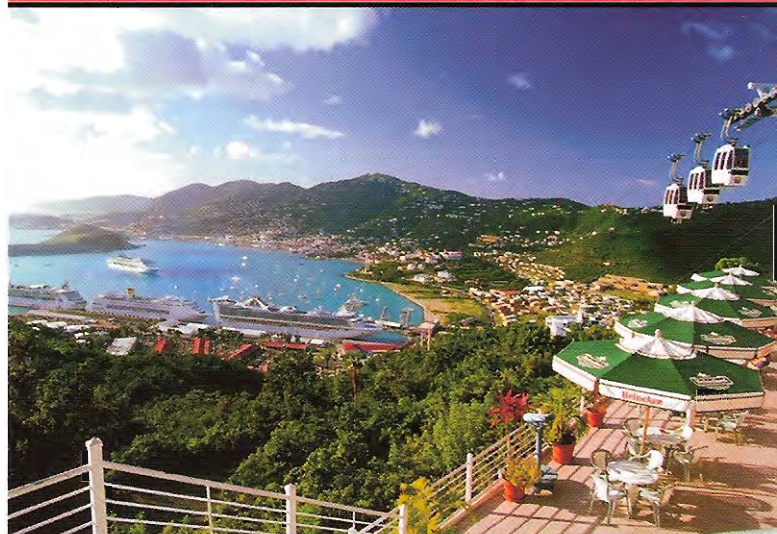

St. Thomas Skyride to Paradise Point

RIDE

THE

VIEW

Spectacular Ride with Breathtaking Views

US Virgin Islands

The Must Do Attraction in St. Thomas across the street from Havensight Mall

Don't forget your camera!

DISCOVER PARADISE POINT

Home of the Baileys Bushwacker!

Enjoy the Café and Shops

Tasty Frozen Drinks

Beautiful Sunsets

Tropical Bird Shows

Nature Trail

WELCOME ABOARD! Make the 700 foot ascent to Paradise Point in state-of-the-art aerial comfort. In just 7 minutes to the top you'll be delighted by the best views of Charlotte Amalie Harbor and neighboring islands.

**Come anytime during your stay in port.
See your Shore Excursions desk for tickets!**