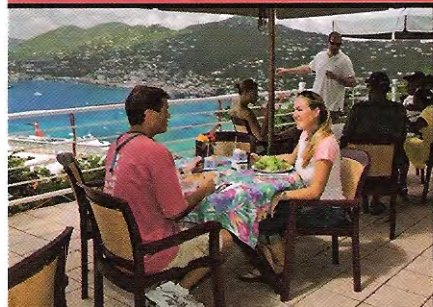

DISCOVER PARADISE POINT

Home of the Baileys Bushwacker!

Enjoy the Café and Shops

Tasty Frozen Drinks

Beautiful Sunsets

Tropical Bird Shows

Nature Trail

WELCOME ABOARD! Make the 700 foot ascent to Paradise Point in state-of-the-art aerial comfort. In just 7 minutes to the top you'll be delighted by the best views of Charlotte Amalie Harbor and neighboring islands.